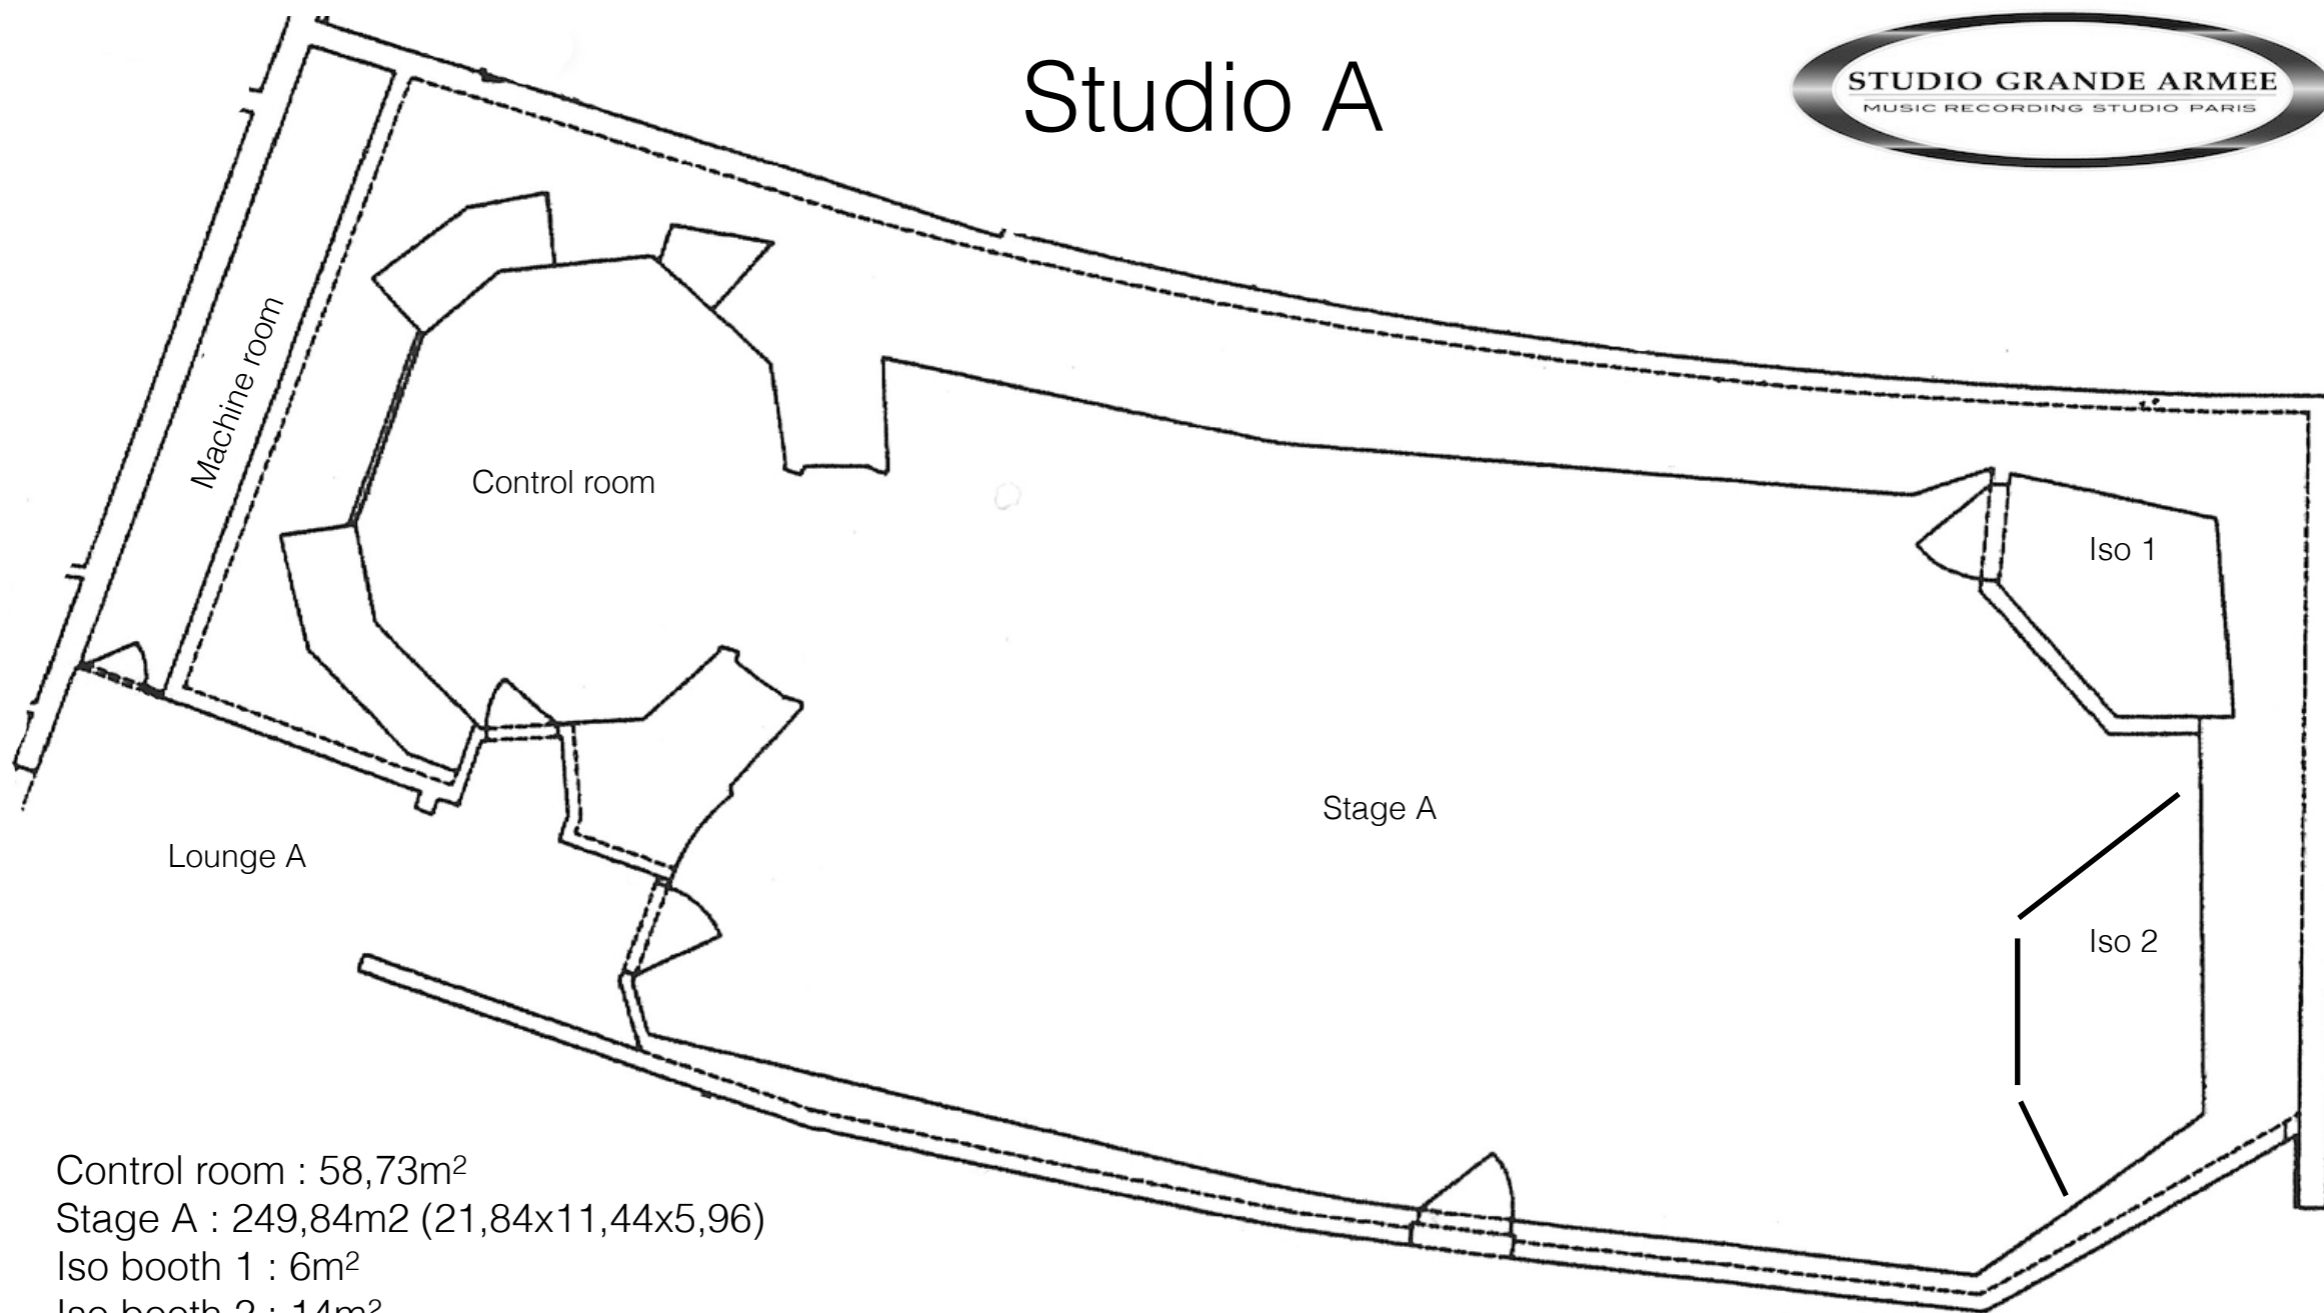

# Studio A

Control room : 58,73m<sup>2</sup>  
Stage A : 249,84m<sup>2</sup> (21,84x11,44x5,96)  
Iso booth 1 : 6m<sup>2</sup>  
Iso booth 2 : 14m<sup>2</sup>  
Stage RT60 : 0,3 sec